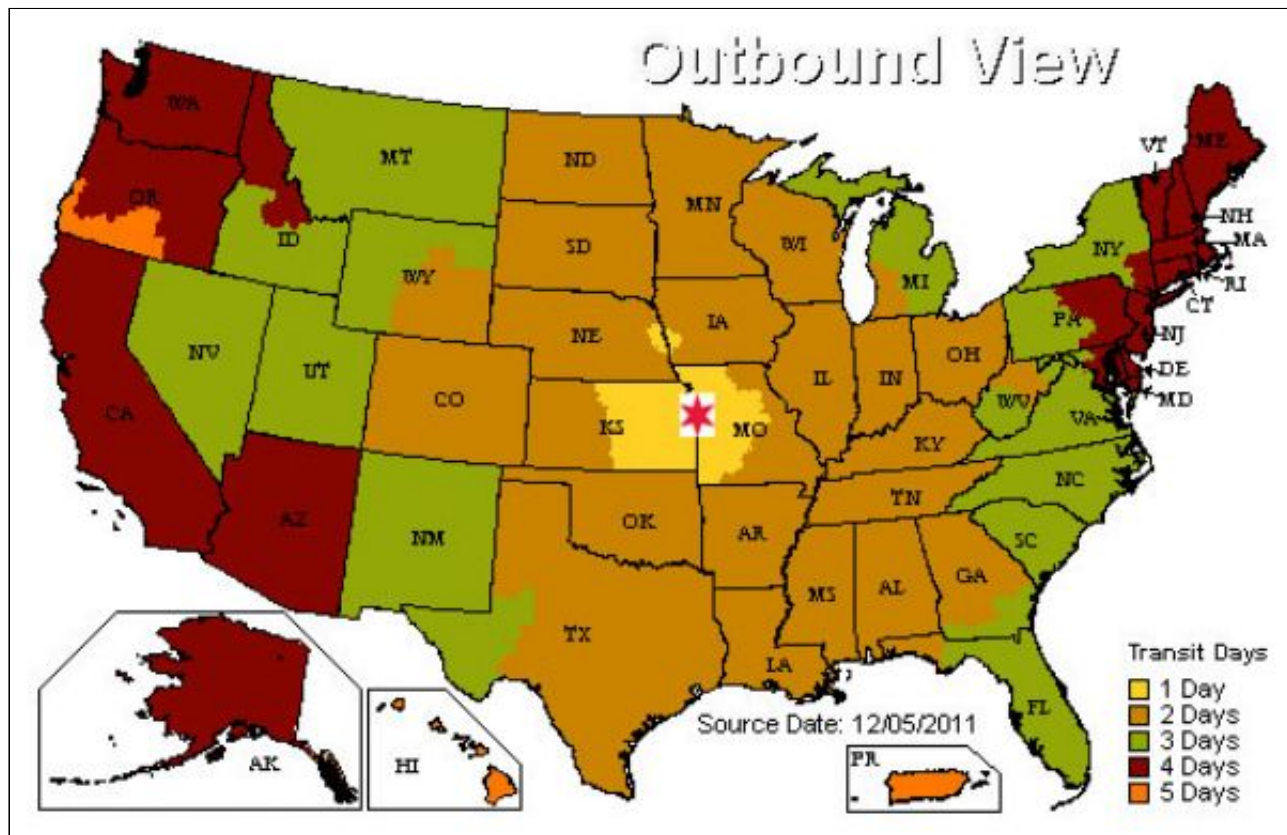

Our minimum order is $20.00 and we make every effort to ship the same day the order is placed. View the UPS map below to view UPS order transit times. Freight order delivery time frames are at the discretion of the trucking company.

Returns

Please request a Return Goods Authorization before returning any product to Pioneer Supply. Special ordered items may not be returned. Returning items to Pioneer Supply that were ordered in error is the responsibility of the ordering store. Pioneer Supply will arrange pick up of items shipped in error or damaged and the ordering store will not incur return fees.

A B C D E F G H I J K L M N O P Q R S T U V W X Y Z
Copyright ? Pioneer Supply Company. All rights reserved.
Website development by Internet Designs, Inc.

- [jordan 2 for sale](#)
- [cheap air jordan 11 shoes](#)
- [cheap jordans shoes](#)
- [custom hockey jerseys](#)
- [cheap jordan 7](#)
- [Cheap Jordans](#)
- [cheap jordans shoes](#)
- [cheap nhl jerseys](#)
- [nfl jeresys custom](#)
- [jordan retro 12 pink](#)

- [Wholesale cheap mlb jerseys](#)
- [Cheap Authentic NHL Jerseys](#)
- [Cheap Wholesale Nike NFL Jerseys](#)
- [cheap baseball jerseys](#)
- [replica nhl jerseys](#)
- [cheap nfl jerseys](#)